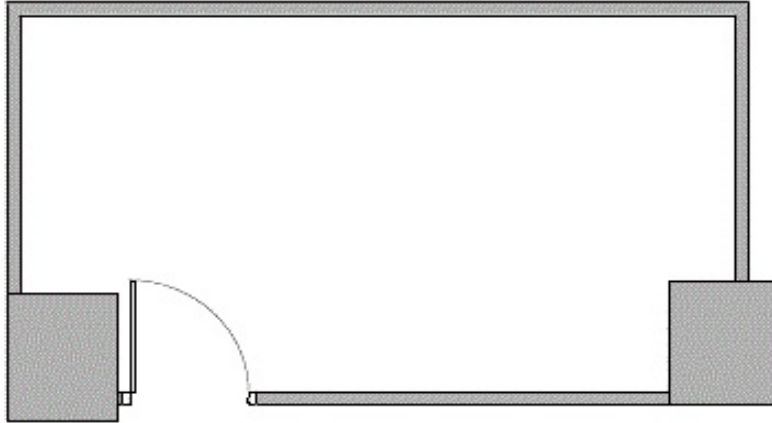

THE HARTFORD TRUST BLDG

750 MAIN STREET, HARTFORD, CT 06103

SUITE: 328

SUITE FEATURES:
Interior Office Suite

CALL TO SCHEDULE A TOUR TODAY!