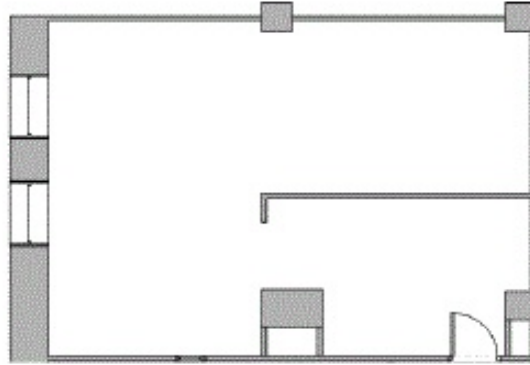

THE HARTFORD TRUST BLDG

750 MAIN STREET, HARTFORD, CT 06103

SUITE: 1202

SUITE FEATURES:

Large open area with windows overlooking Main Street

CALL TO SCHEDULE A TOUR TODAY!

HartfordLeasing@BoxerProperty.com

(860) 466-RENT (7368)

www.boxerproperty.com