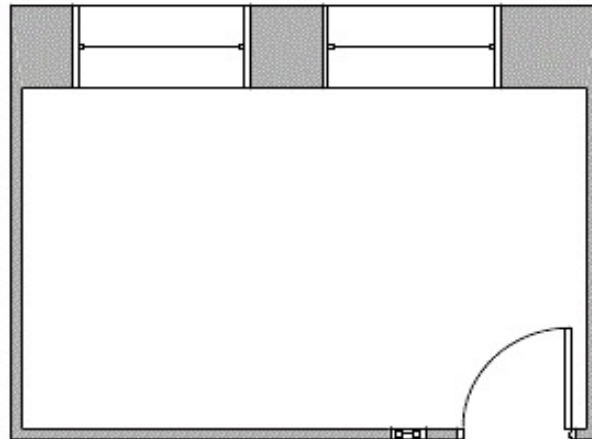

THE HARTFORD TRUST BLDG

750 MAIN STREET, HARTFORD, CT 06103

SUITE: 510H

SUITE FEATURES:

1 Window Office

1 Entrance

CALL TO SCHEDULE A TOUR TODAY!

HartfordLeasing@BoxerProperty.com

(860) 466-RENT (7368)

www.boxerproperty.com