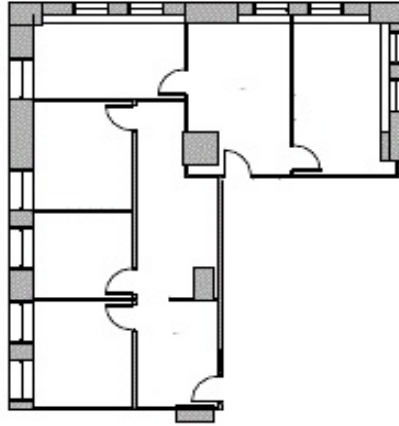

THE HARTFORD TRUST BLDG

750 MAIN STREET, HARTFORD, CT 06103

SUITE: 1108-3.02

RSF: 1,918

SUITE FEATURES:

5 Window Offices

2 Entrances

CALL TO SCHEDULE A TOUR TODAY!

HartfordLeasing@BoxerProperty.com

(860) 466-RENT (7368)

www.boxerproperty.com