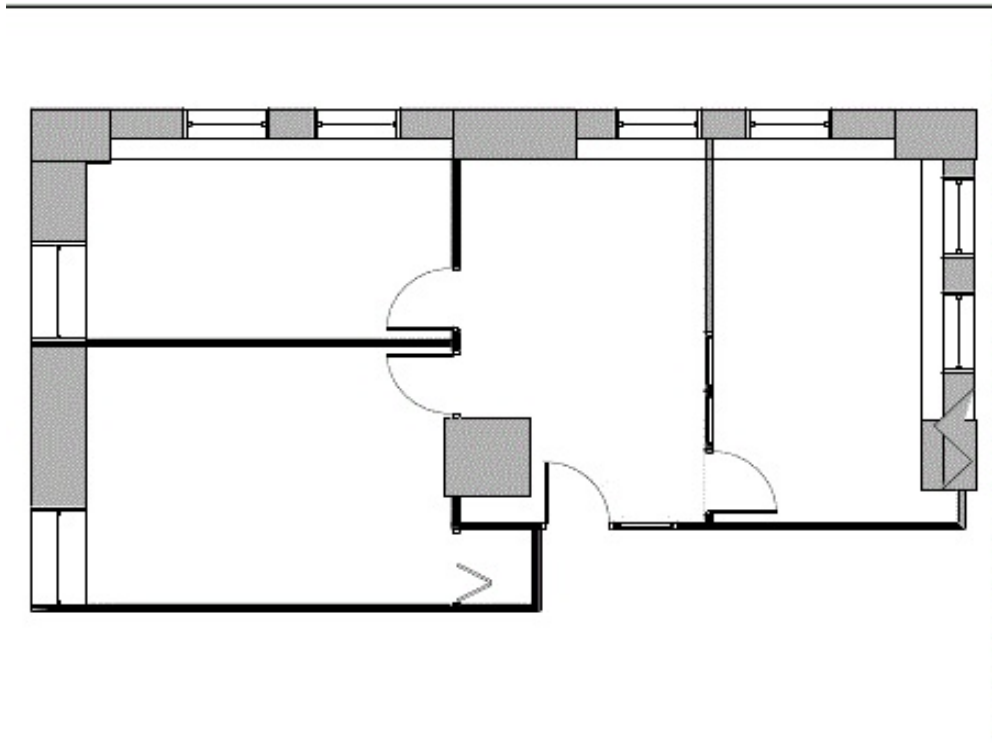

THE HARTFORD TRUST BLDG

750 MAIN STREET, HARTFORD, CT 06103

SUITE: 1108-4

SUITE FEATURES:

1 window offices

large conference room with windows and copy room cubicle area and reception

CALL TO SCHEDULE A TOUR TODAY!

HartfordLeasing@BoxerProperty.com

(860) 466-RENT (7368)

www.boxerproperty.com