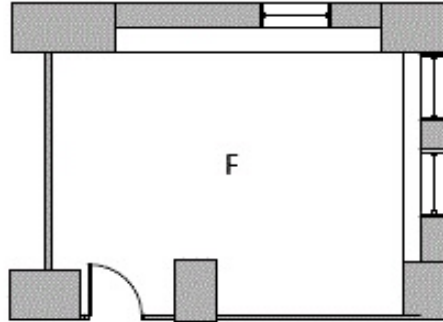

Storage closet and large conference area

CALL TO SCHEDULE A TOUR TODAY!

HartfordLeasing@BoxerProperty.com

(860) 466-RENT (7368)

www.boxerproperty.com

THE HARTFORD TRUST BLDG

750 MAIN STREET, HARTFORD, CT 06103

SUITE: 1008F

SUITE FEATURES:

Great location with lots of light. Private open office with no adjacent suites.

CALL TO SCHEDULE A TOUR TODAY!

HartfordLeasing@BoxerProperty.com

(860) 466-RENT (7368)

www.boxerproperty.com