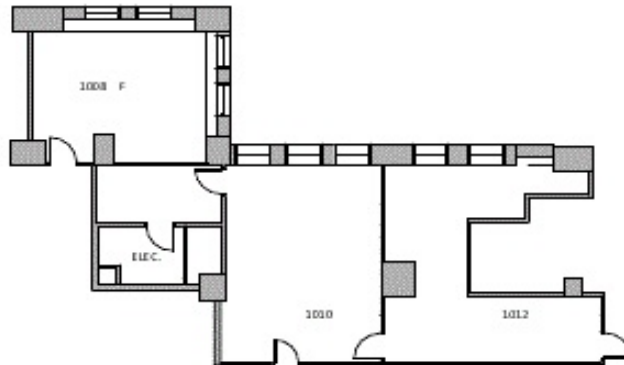

THE HARTFORD TRUST BLDG

750 MAIN STREET, HARTFORD, CT 06103

SUITE: 1008F.02

RSF: 1,986

SUITE FEATURES:

- 2 Window Offices
- 1 Closets
- 3 Entrances

CALL TO SCHEDULE A TOUR TODAY!

HartfordLeasing@BoxerProperty.com

(860) 466-RENT (7368)

www.boxerproperty.com