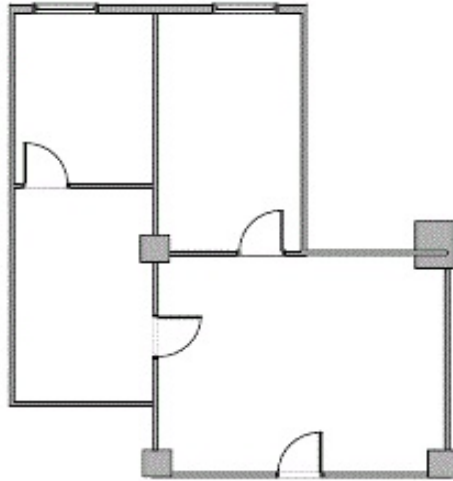

HartfordLeasing@BoxerProperty.com

(860) 466-RENT (7368)

www.boxerproperty.com

THE HARTFORD TRUST BLDG

750 MAIN STREET, HARTFORD, CT 06103

SUITE: 1304

SUITE FEATURES:

Beautiful 13th Floor view!