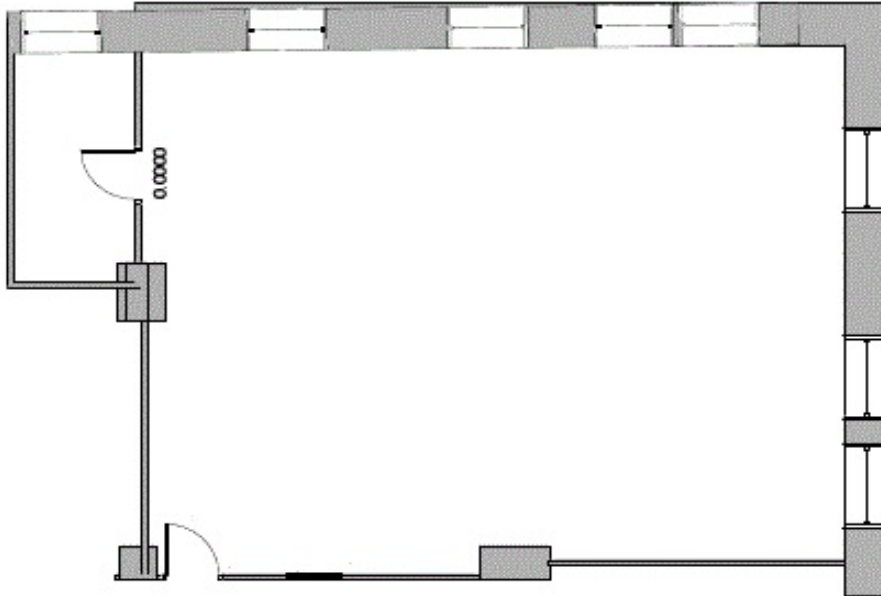

THE HARTFORD TRUST BLDG

750 MAIN STREET, HARTFORD, CT 06103

SUITE: 1308

RSF: 1,209

SUITE FEATURES:

Beautiful view from corner location on 13th floor overlooking the Old State House Square!

CALL TO SCHEDULE A TOUR TODAY!

HartfordLeasing@BoxerProperty.com

(860) 466-RENT (7368)

www.boxerproperty.com