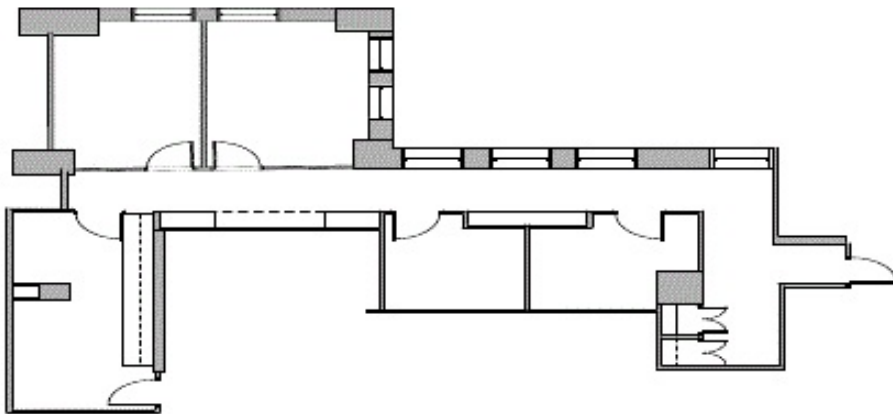

HartfordLeasing@BoxerProperty.com

(860) 466-RENT (7368)

www.boxerproperty.com

THE HARTFORD TRUST BLDG

750 MAIN STREET, HARTFORD, CT 06103

SUITE: 1500-A

RSF: 2,518

SUITE FEATURES: