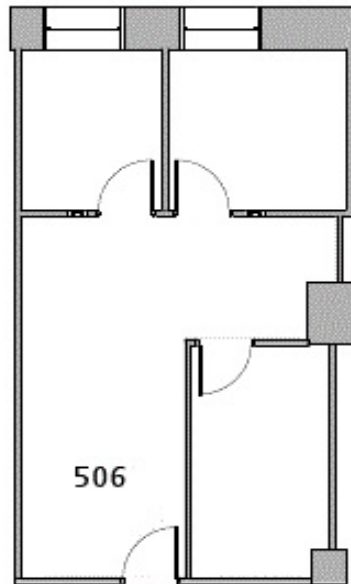

HartfordLeasing@BoxerProperty.com

(860) 466-RENT (7368)

www.boxerproperty.com

THE HARTFORD TRUST BLDG

750 MAIN STREET, HARTFORD, CT 06103

SUITE: 506

SUITE FEATURES:

2 window office