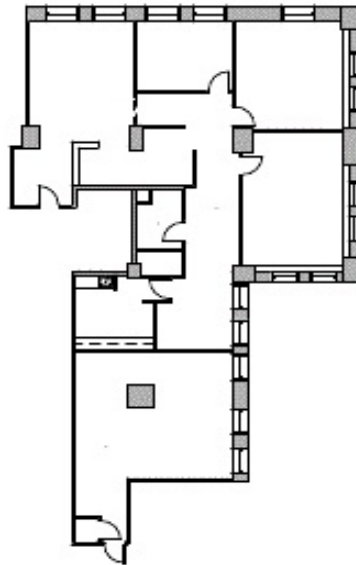

(860) 466-RENT (7368)

www.boxerproperty.com

THE HARTFORD TRUST BLDG

750 MAIN STREET, HARTFORD, CT 06103

SUITE: 904.02

RSF: 3,393

SUITE FEATURES:

3 Window Offices