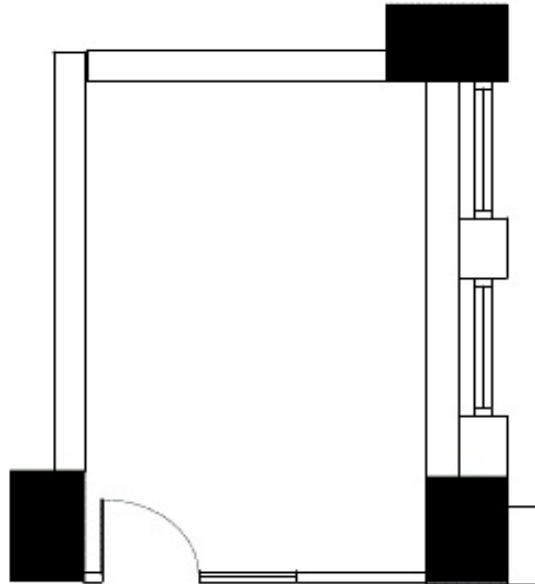

HartfordLeasing@BoxerProperty.com

(860) 466-RENT (7368)

www.boxerproperty.com

THE HARTFORD TRUST BLDG

750 MAIN STREET, HARTFORD, CT 06103

SUITE: 321

SUITE FEATURES:

- 3 Window Office
- 1 Conference Room
- 2 Rest Rooms
- 1 Entrance