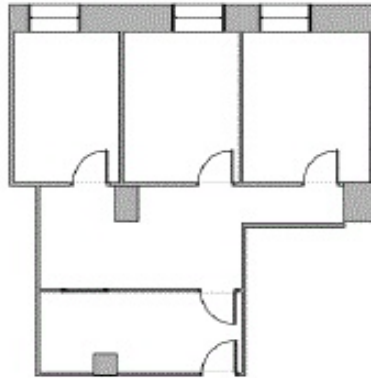

HartfordLeasing@BoxerProperty.com

(860) 466-RENT (7368)

www.boxerproperty.com

THE HARTFORD TRUST BLDG

750 MAIN STREET, HARTFORD, CT 06103

SUITE: 604

RSF: 1,092

SUITE FEATURES: