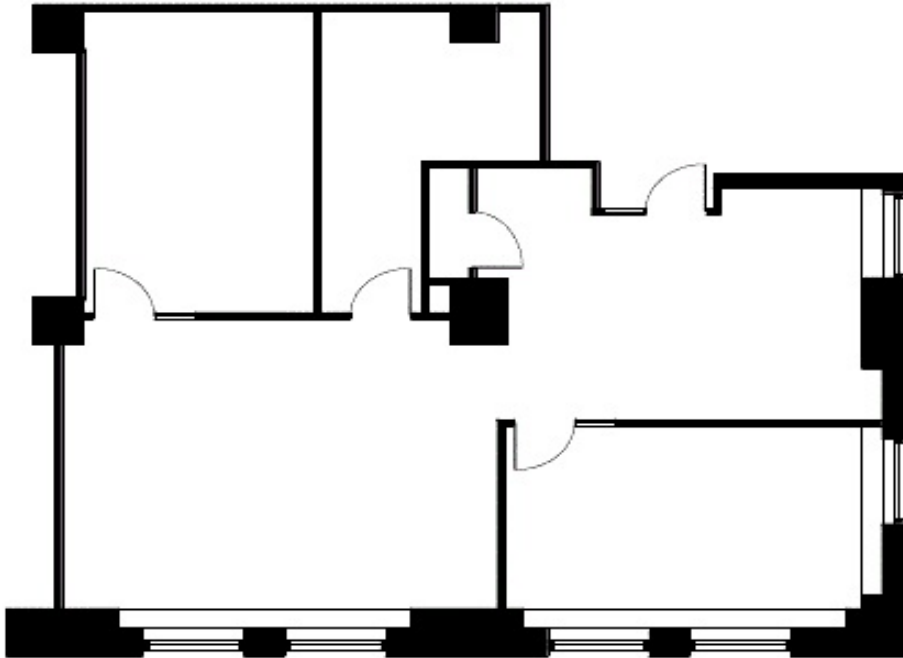

THE HARTFORD TRUST BLDG

750 MAIN STREET, HARTFORD, CT 06103

SUITE: 1000

RSF: 1,533

SUITE FEATURES:

One Windowed Office

1 internal Office

Storage closet and large conference area

CALL TO SCHEDULE A TOUR TODAY!

HartfordLeasing@BoxerProperty.com

(860) 466-RENT (7368)

www.boxerproperty.com