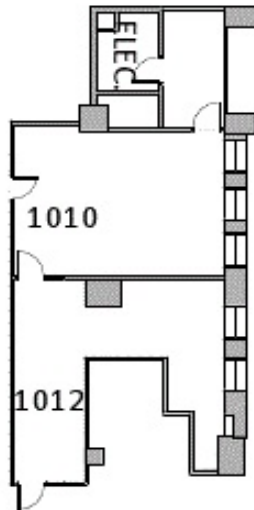

HartfordLeasing@BoxerProperty.com

(860) 466-RENT (7368)

www.boxerproperty.com

THE HARTFORD TRUST BLDG

750 MAIN STREET, HARTFORD, CT 06103

SUITE: 1012

SUITE FEATURES:

Side light window at front door and 2 windows in the office.