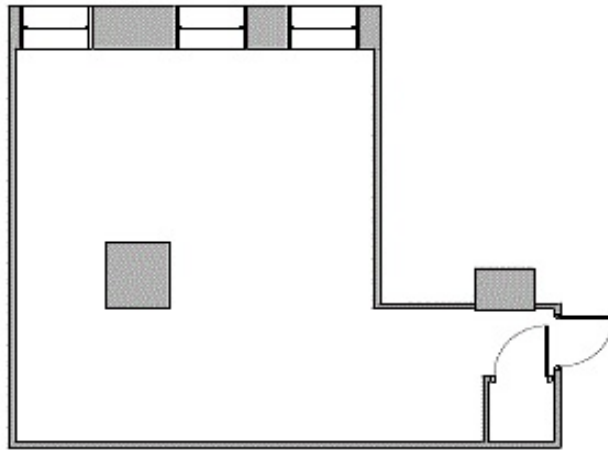

1 Bullpen

1 Closets

2 Entrances

CALL TO SCHEDULE A TOUR TODAY!

HartfordLeasing@BoxerProperty.com

(860) 466-RENT (7368)

www.boxerproperty.com

THE HARTFORD TRUST BLDG

750 MAIN STREET, HARTFORD, CT 06103

SUITE: 906

SUITE FEATURES:

open space

windows

CALL TO SCHEDULE A TOUR TODAY!

HartfordLeasing@BoxerProperty.com

(860) 466-RENT (7368)