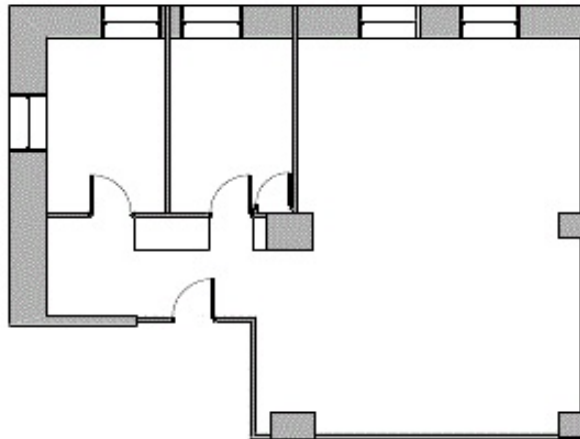

SUITE: 812

RSF: 1,145

SUITE FEATURES:

Spacious office with great views. Dark wood built-ins and storage.

CALL TO SCHEDULE A TOUR TODAY!

HartfordLeasing@BoxerProperty.com

(860) 466-RENT (7368)

www.boxerproperty.com

THE HARTFORD TRUST BLDG

750 MAIN STREET, HARTFORD, CT 06103

SUITE: 900

RSF: 1,533

SUITE FEATURES:

Large Open area with 2 private window offices. .

CALL TO SCHEDULE A TOUR TODAY!

HartfordLeasing@BoxerProperty.com