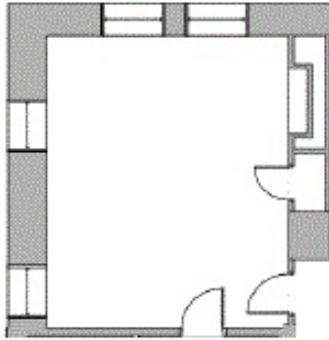

CALL TO SCHEDULE A TOUR TODAY!

HartfordLeasing@BoxerProperty.com

(860) 466-RENT (7368)

www.boxerproperty.com

THE HARTFORD TRUST BLDG

750 MAIN STREET, HARTFORD, CT 06103

SUITE: 1200

SUITE FEATURES: