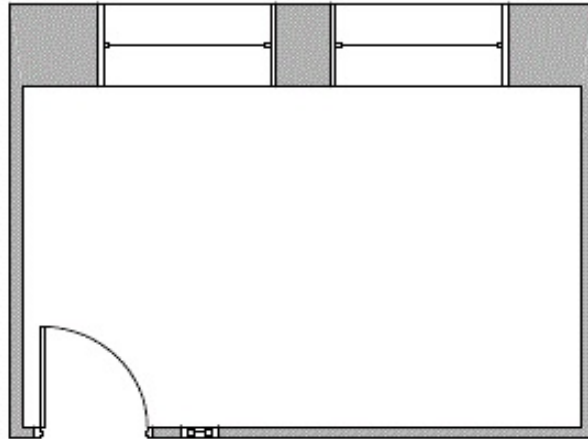

THE HARTFORD TRUST BLDG

750 MAIN STREET, HARTFORD, CT 06103

SUITE: 510E

SUITE FEATURES:

1 Window Office

1 Entrance

CALL TO SCHEDULE A TOUR TODAY!

HartfordLeasing@BoxerProperty.com

(860) 466-RENT (7368)

www.boxerproperty.com