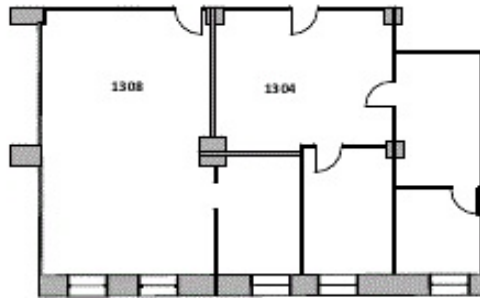

CALL TO SCHEDULE A TOUR TODAY!

HartfordLeasing@BoxerProperty.com

(860) 466-RENT (7368)

www.boxerproperty.com

THE HARTFORD TRUST BLDG

750 MAIN STREET, HARTFORD, CT 06103

SUITE: 1304.02

RSF: 2,027