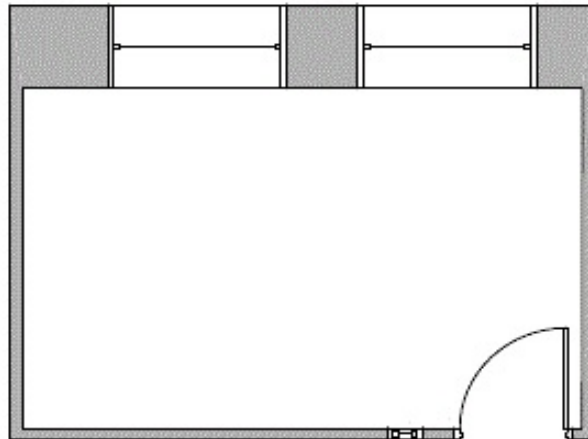

SUITE: 510G

SUITE FEATURES:

1 Window Office

1 Entrance

CALL TO SCHEDULE A TOUR TODAY!

HartfordLeasing@BoxerProperty.com

(860) 466-RENT (7368)

www.boxerproperty.com