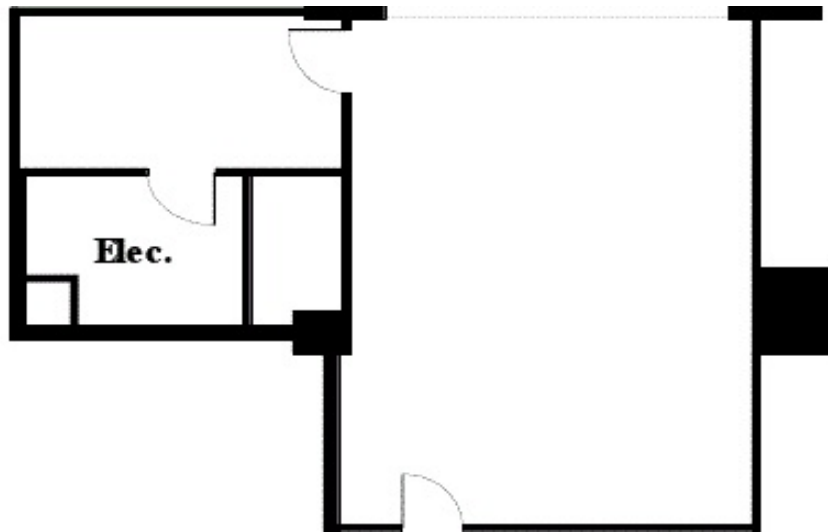

SUITE: 1008F

SUITE FEATURES:

Great location with lots of light. Private open office with no adjacent suites.

CALL TO SCHEDULE A TOUR TODAY!

HartfordLeasing@BoxerProperty.com

(860) 466-RENT (7368)

www.boxerproperty.com

THE HARTFORD TRUST BLDG

750 MAIN STREET, HARTFORD, CT 06103

SUITE: 1008F.02

RSF: 1,986

SUITE FEATURES:

- 2 Window Offices
- 1 Closets
- 3 Entrances

CALL TO SCHEDULE A TOUR TODAY!

HartfordLeasing@BoxerProperty.com

(860) 466-RENT (7368)

www.boxerproperty.com

THE HARTFORD TRUST BLDG

750 MAIN STREET, HARTFORD, CT 06103

SUITE: 1010

SUITE FEATURES:

Windows and lots of light in this 10th floor suite.

CALL TO SCHEDULE A TOUR TODAY!