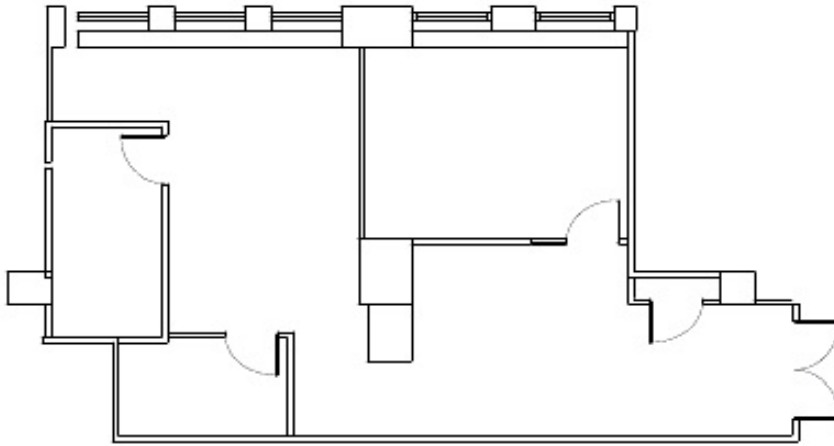

THE HARTFORD TRUST BLDG

750 MAIN STREET, HARTFORD, CT 06103

SUITE: 1212

RSF: 1,150

SUITE FEATURES:

12th floor view with lots of light!

CALL TO SCHEDULE A TOUR TODAY!

HartfordLeasing@BoxerProperty.com

(860) 466-RENT (7368)

www.boxerproperty.com