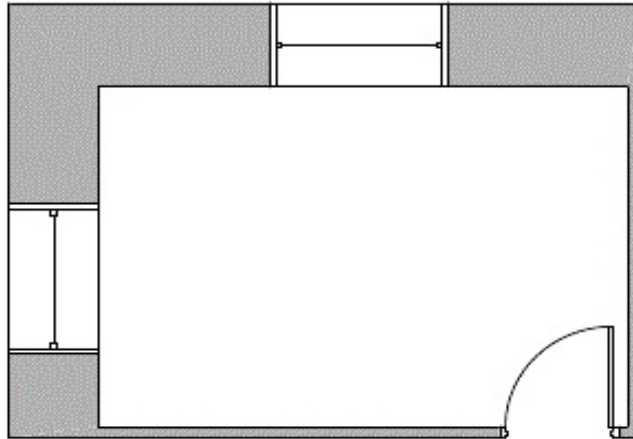

CALL TO SCHEDULE A TOUR TODAY!

HartfordLeasing@BoxerProperty.com

(860) 466-RENT (7368)

www.boxerproperty.com

THE HARTFORD TRUST BLDG

750 MAIN STREET, HARTFORD, CT 06103

SUITE: 510D

SUITE FEATURES: