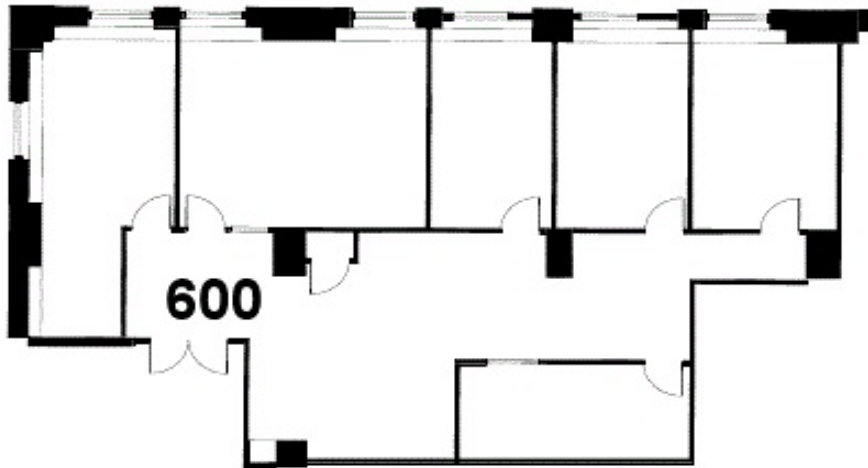

THE HARTFORD TRUST BLDG

750 MAIN STREET, HARTFORD, CT 06103

SUITE: 600

RSF: 1,091

SUITE FEATURES:

Windowed offices with glass entry doors

CALL TO SCHEDULE A TOUR TODAY!

HartfordLeasing@BoxerProperty.com

(860) 466-RENT (7368)

www.boxerproperty.com