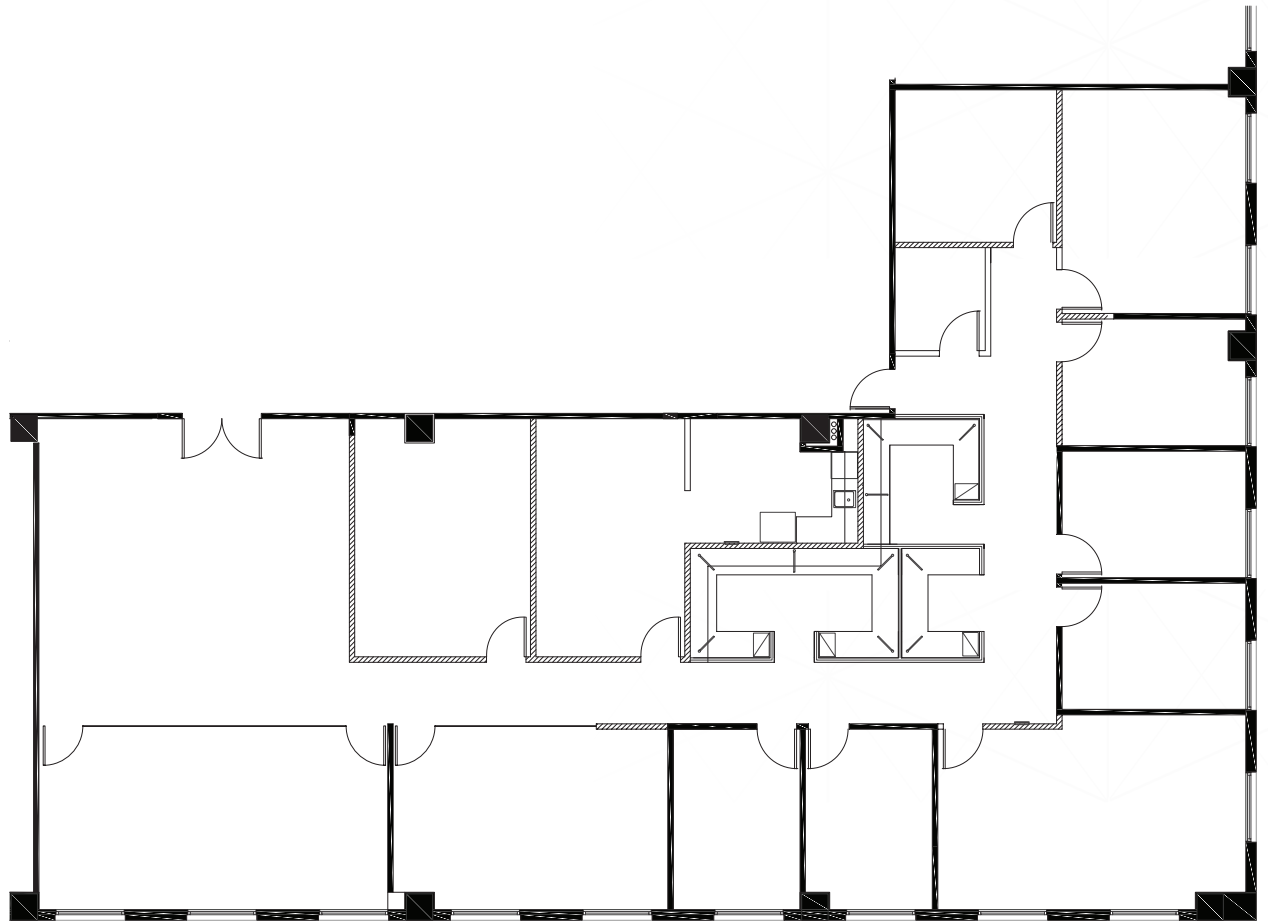

© 2018 CBRE, Inc. All rights reserved. This information has been obtained from sources believed reliable, but has not been verified for accuracy or completeness. Any projections, opinions, or estimates are subject to uncertainty. The information may not represent the current or future performance of the property. You and your advisors should conduct a careful, independent investigation of the property and verify all information. Any reliance on this information is solely at your own risk. CBRE and the CBRE logo are service marks of CBRE, Inc. and/or its affiliated or related companies in the United States and other countries. All other marks displayed on this document are the property of their respective owners. Photos herein are the property of their respective owners and use of these images without the express written consent of the owner is prohibited. PMStudio_Feb.2018

CBRE