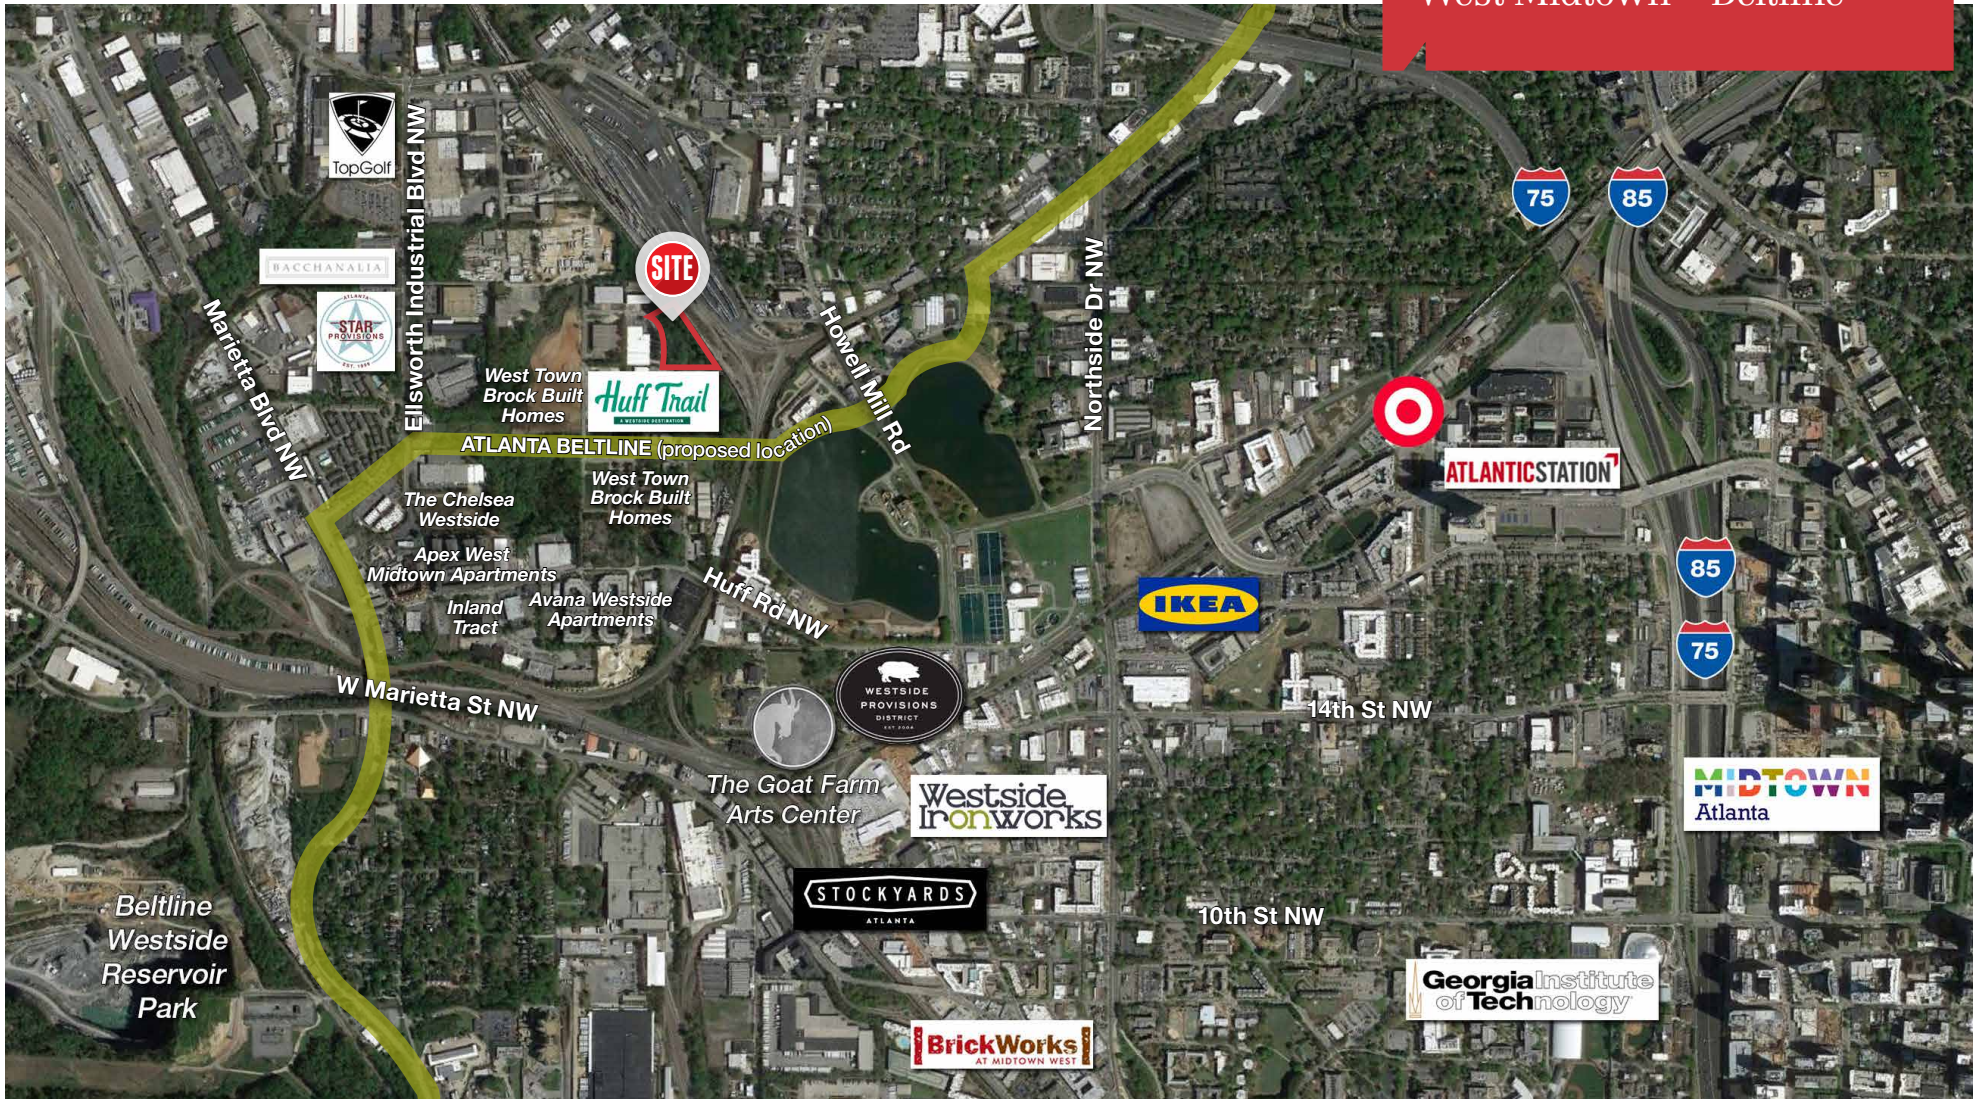

BROKER Information

Stan Williams

404 812 4069

jswilliams@naibg.com

Steve Marshall

404 812 4005

smarshall@naibg.com

5555 Glenridge Connector, Suite 1100

Atlanta, GA 30342

404 812 4000

naibg.com