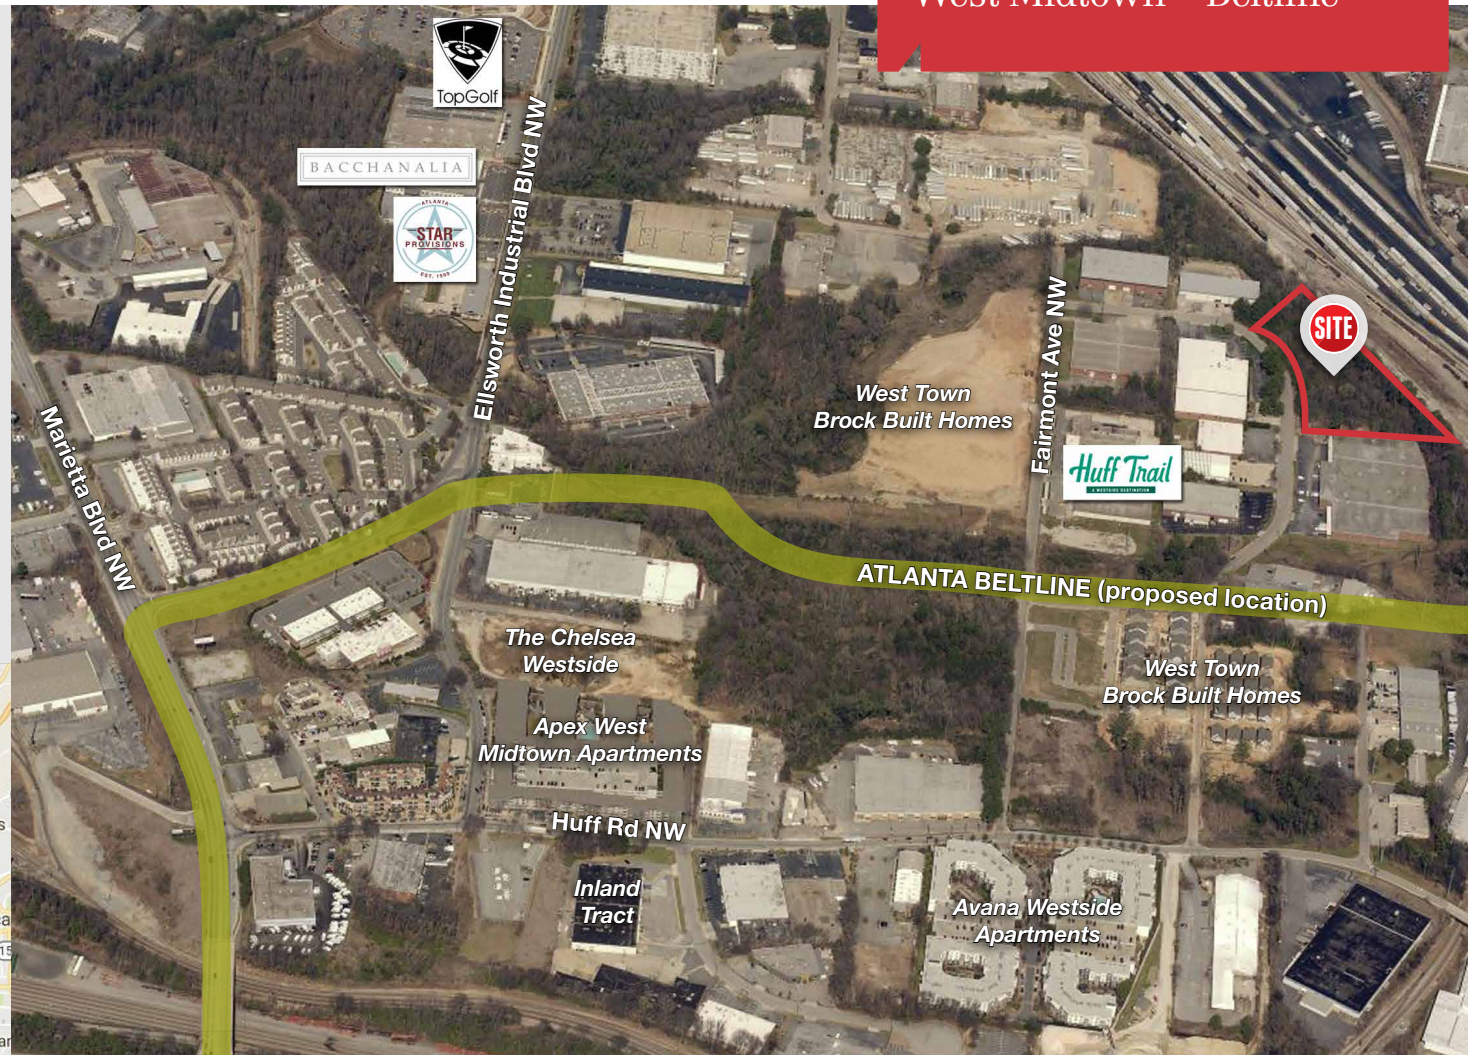

1401 English St West Midtown | Atlanta, GA

FEATURES

- 2.26 Acres
- 1 Block from Future Beltline
- Future Land Use: Industrial
- Zoned I-2 (Heavy Industrial)
- NPU-D
- Beltline Overlay
- Located in Beltline Subarea 8
- Adjacent to the Huff Trail Redevelopment
- Easy access to Midtown, Georgia Tech & Atlantic Station
- Price: \$3,950,000

- 1** Target, Publix
- 2** Kroger
- 3** Publix
- 4** Whole Foods
- 5** Kroger

RETAIL & ENTERTAINMENT

- 1** TopGolf
- 2** Howell Mill Square Shopping Center
- 3** The District at Howell Mill
- 4** Howell Mill Village
- 5** Westside Provisions District
- 6** Atlantic Station
- 7** Stockyards
- 8** Ironworks