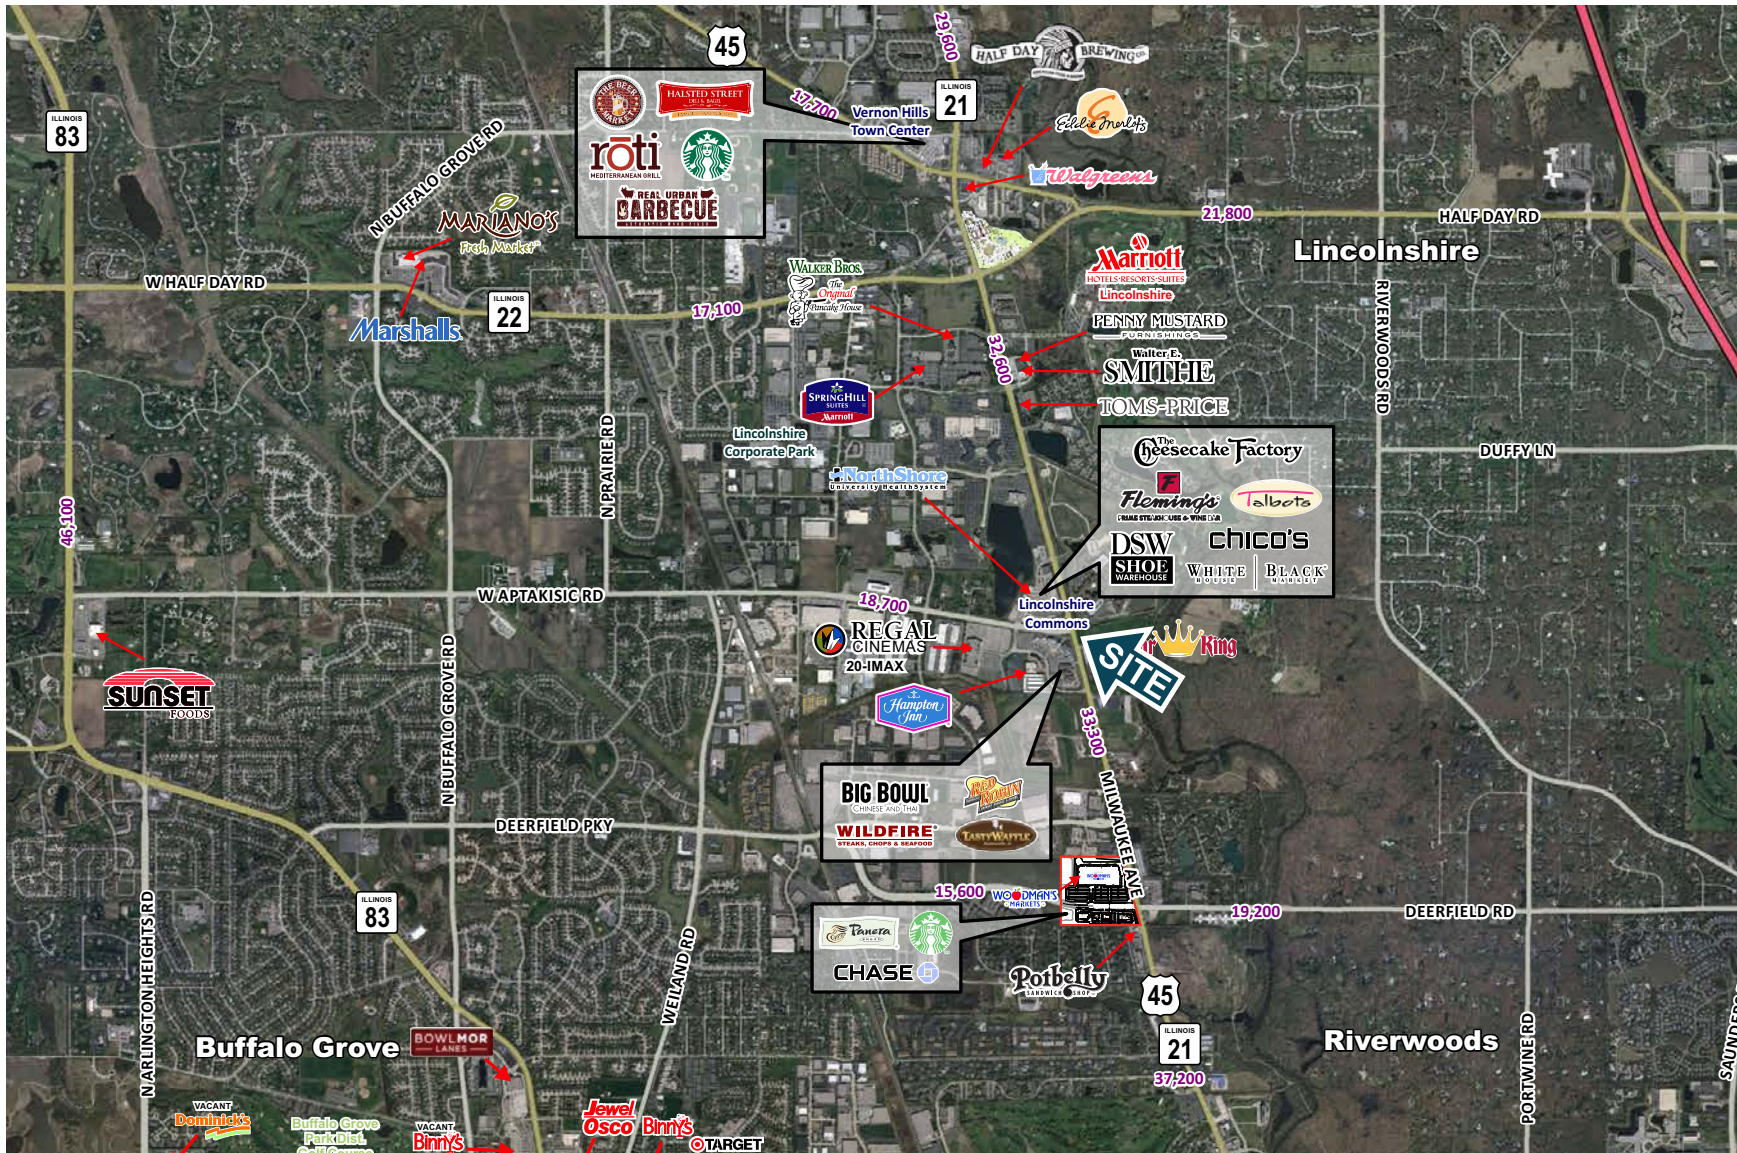

LINCOLNSHIRE COMMONS