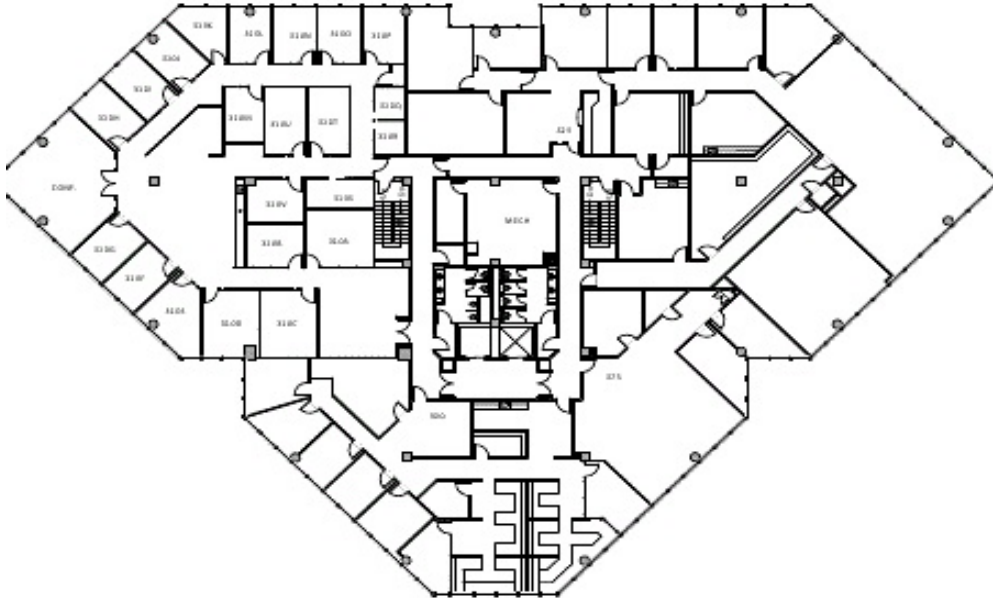

RSF: 7,152

SUITE FEATURES:

- 10 windowed offices
- conference room
- break room/kitchen
- large bullpen
- storage

CALL TO SCHEDULE A TOUR TODAY!

BOXER PROPERTY®

Leasing@BoxerProperty.com

(404) 688-RENT (7368)

www.boxerproperty.com

MERIDIAN

1995 NORTH PARK PLACE, ATLANTA, GA 30339

SUITE: 310.01

RSF: 5,866

SUITE FEATURES:

- Reception Area
- 12 Window Offices
- 9 Interior Offices
- 2 Conference Rooms
- 1 Bullpen
- Open Area
- Kitchen
- Break Area
- Sink
- Corner Location
- 2 Entrances