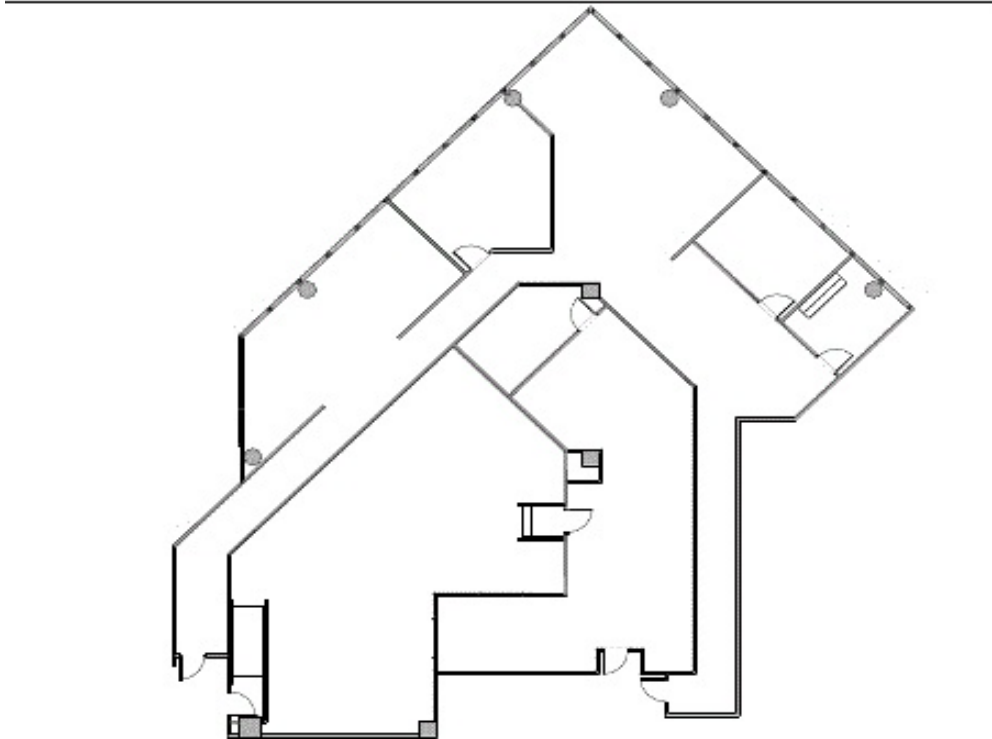

MERIDIAN

1995 NORTH PARK PLACE, ATLANTA, GA 30339

SUITE: 500

RSF: 4,787

SUITE FEATURES:

3 Entrances

1 Window offices

large server room with raised floors

supplemental HVAC

reception

kitchen

conference room.

CALL TO SCHEDULE A TOUR TODAY!

Leasing@BoxerProperty.com

(404) 688-RENT (7368)

www.boxerproperty.com