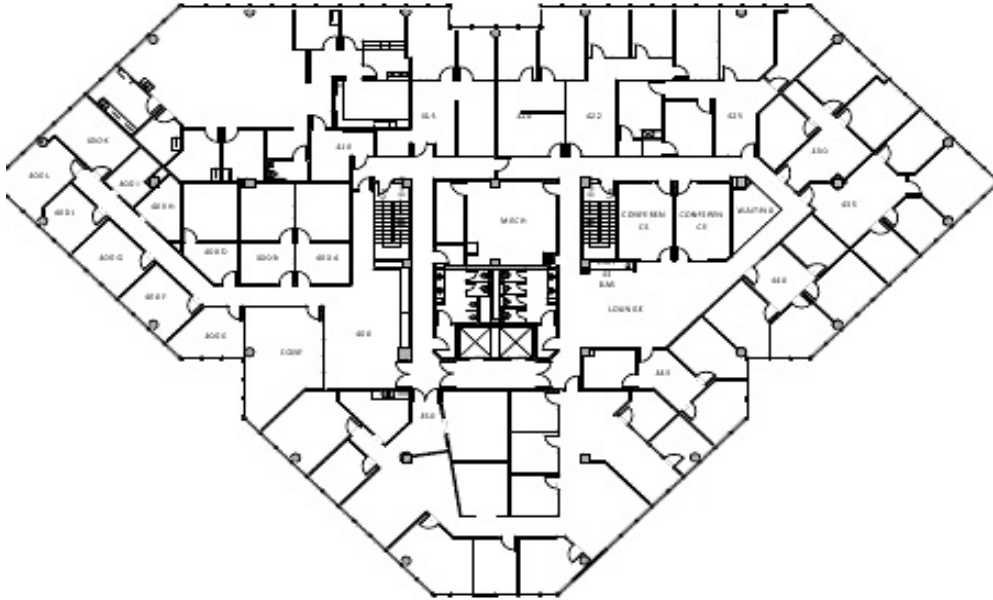

MERIDIAN

1995 NORTH PARK PLACE, ATLANTA, GA 30339

PROPERTY DETAILS

BUILDING DETAILS

- Property Size: 97,006 SF
- Northwest Submarket
- Multi-level parking garage
- 24/7 tenant access
- On-site security
- Loading docks

www.boxerproperty.com

MERIDIAN

1995 NORTH PARK PLACE, ATLANTA, GA 30339

SUITE: 310.01

RSF: 5,866

SUITE FEATURES:

- Reception Area
- 12 Window Offices
- 9 Interior Offices
- 2 Conference Rooms
- 1 Bullpen
- Open Area
- Kitchen
- Break Area
- Sink
- Corner Location
- 2 Entrances

CALL TO SCHEDULE A TOUR TODAY!

Leasing@BoxerProperty.com

(404) 688-RENT (7368)

www.boxerproperty.com

MERIDIAN

1995 NORTH PARK PLACE, ATLANTA, GA 30339

SUITE: 400.01

RSF: 4,236

SUITE FEATURES:

Corner Location 2 Entrances. Reception
6 Window Offices
5 Interior Offices
1 Conference Room
open break area

CALL TO SCHEDULE A TOUR TODAY!

Leasing@BoxerProperty.com

(404) 688-RENT (7368)

www.boxerproperty.com