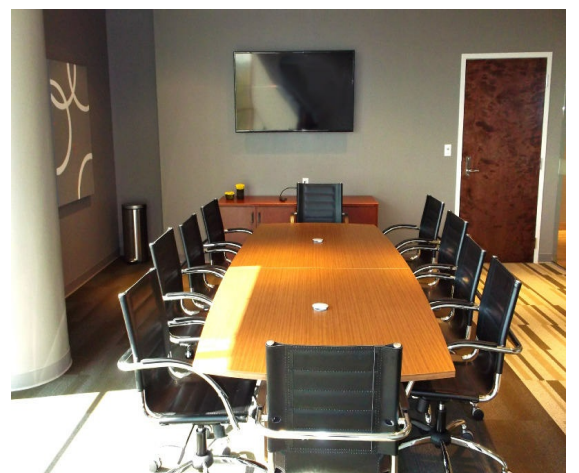

DIRECTIONS [(Map)](#)

I-75 N to Windy Hill Rd SE in Cobb County. Take exit 260 from I-75 N. Continue on Windy Hill Rd SE. Drive to S Park Pl NW. Turn left onto Windy Hill Rd SE. Turn right onto S Park Pl NW. Property will be on the right.