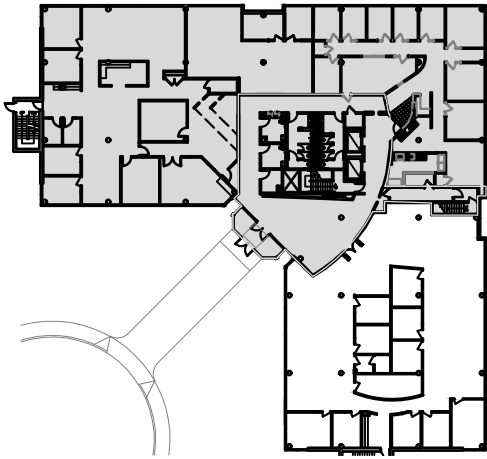

CONTINENTAL MINNETONKA

10040 YELLOW CIRCLE DRIVE

N BUILDING KEY

SUITE 101

6,140 RSF

DATE: 03-20-17

JOB: CONMIN11

NTS