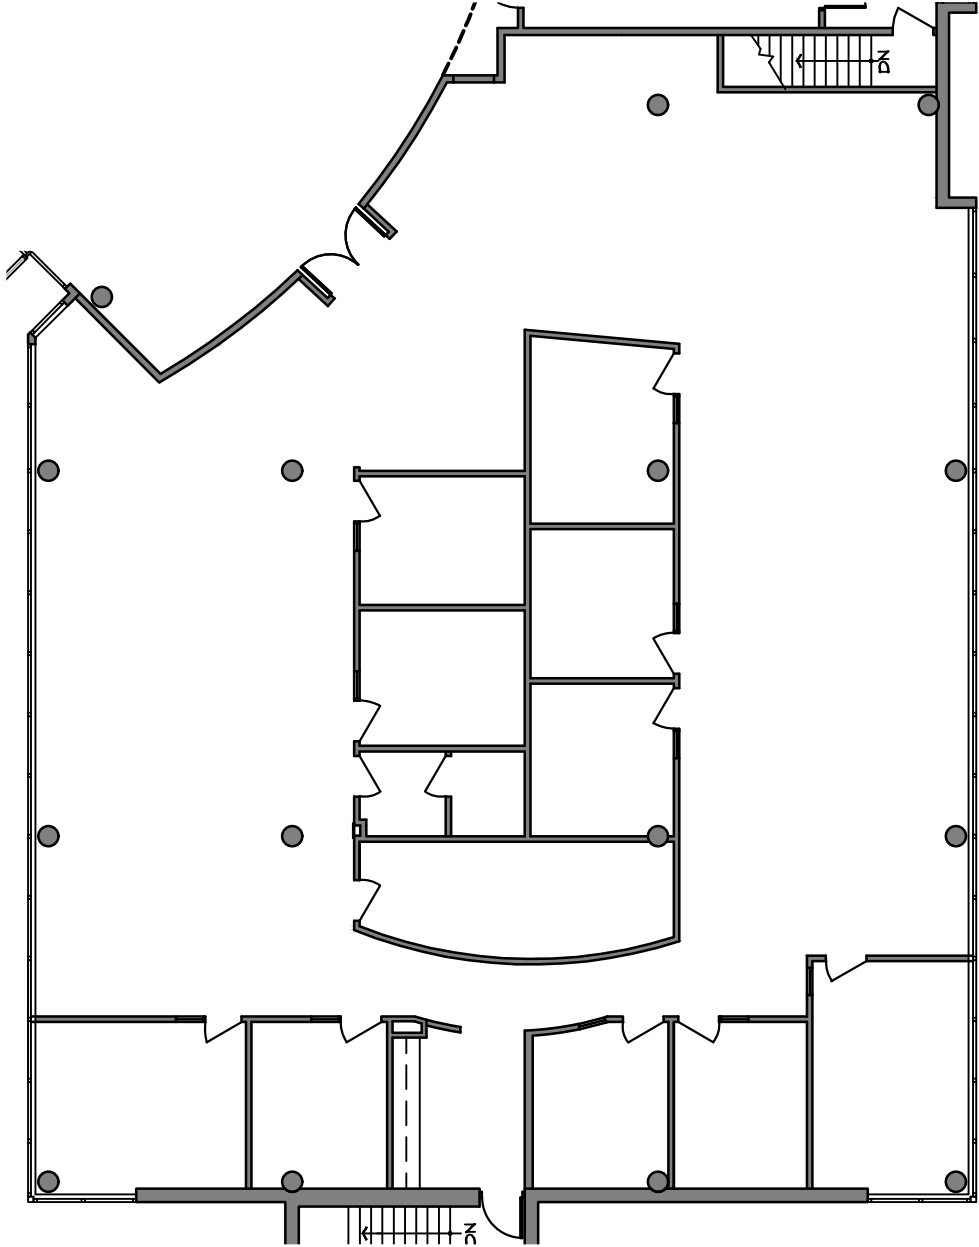

CONTINENTAL MINNETONKA

10040 YELLOW CIRCLE DRIVE

N BUILDING KEY

SUITE 101

6,140 RSF

DATE: 03-20-17

JOB: CONMIN11

NTS